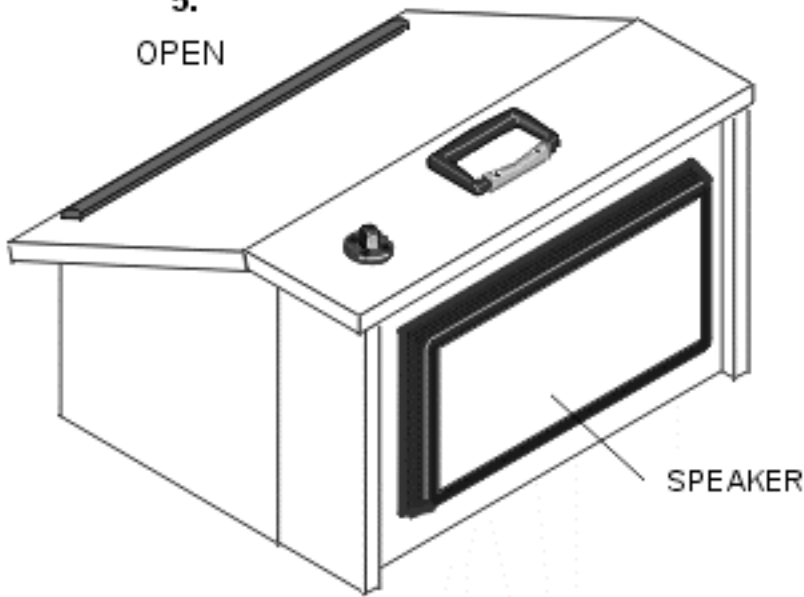

Vertiflex™ Products

PORTABLE SOUND LECTERN
MODEL #590

5.
OPEN

SPEAKER

6.

INSTALL GOOSENECK
AND MICROPHONE CLAMP

MICROPHONE
CLAMP

TURN
CLOCKWISE

GOOSENECK

SQUEEZE
CLAMP

7.

INSTALL MICROPHONE

PLUG
MICROPHONE
CABLE INTO JACK
MARKED "MIC"

FOR ADDITIONAL
AMPLIFIER
SET-UP INFORMATION
SEE SEPARATE INSTRUCTIONS
PROVIDED WITH THAT
EQUIPMENT