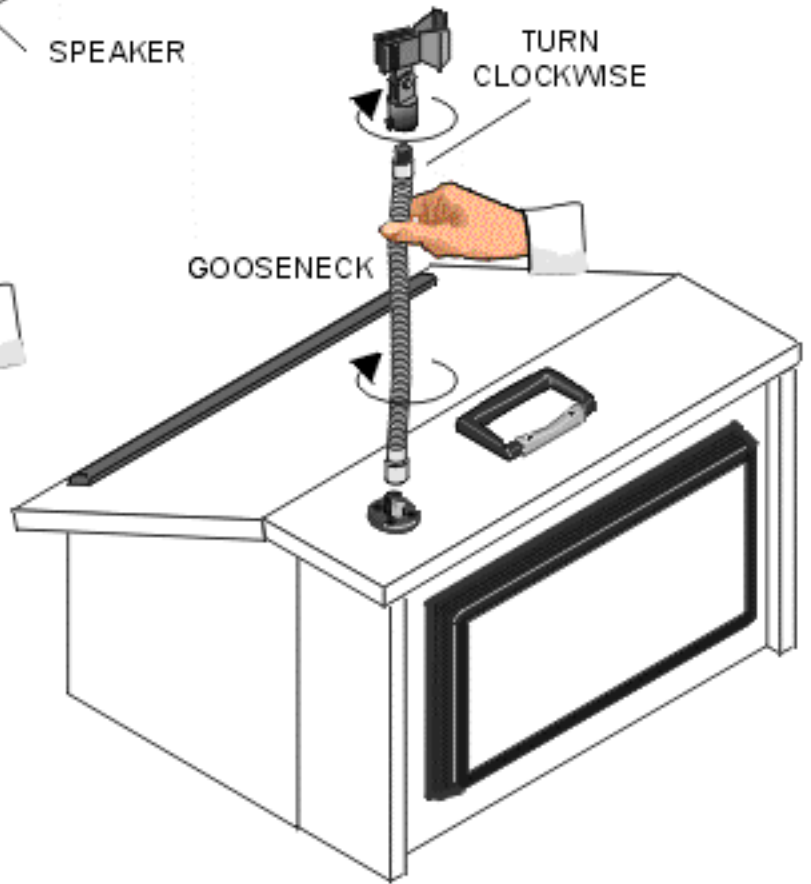

Vertiflex™ Products

PORTABLE SOUND LECTERN
MODEL #590

5.
OPEN

SPEAKER

6.

INSTALL GOOSENECK
AND MICROPHONE CLAMP

MICROPHONE
CLAMP

TURN
CLOCKWISE

GOOSENECK

SQUEEZE
CLAMP

7.

INSTALL MICROPHONE

PLUG
MICROPHONE
CABLE INTO JACK
MARKED "MIC"

FOR ADDITIONAL
AMPLIFIER
SET-UP INFORMATION
SEE SEPARATE INSTRUCTIONS
PROVIDED WITH THAT
EQUIPMENT