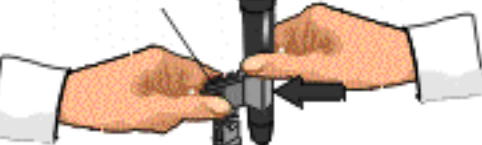

Vertiflex™ Products

PORTABLE SOUND LECTERN
MODEL #590

5.
OPEN

SPEAKER

6.

INSTALL GOOSENECK
AND MICROPHONE CLAMP

MICROPHONE
CLAMP

TURN
CLOCKWISE

GOOSENECK

SQUEEZE
CLAMP

7.

INSTALL MICROPHONE

PLUG
MICROPHONE
CABLE INTO JACK
MARKED "MIC"

FOR ADDITIONAL
AMPLIFIER
SET-UP INFORMATION
SEE SEPARATE INSTRUCTIONS
PROVIDED WITH THAT
EQUIPMENT