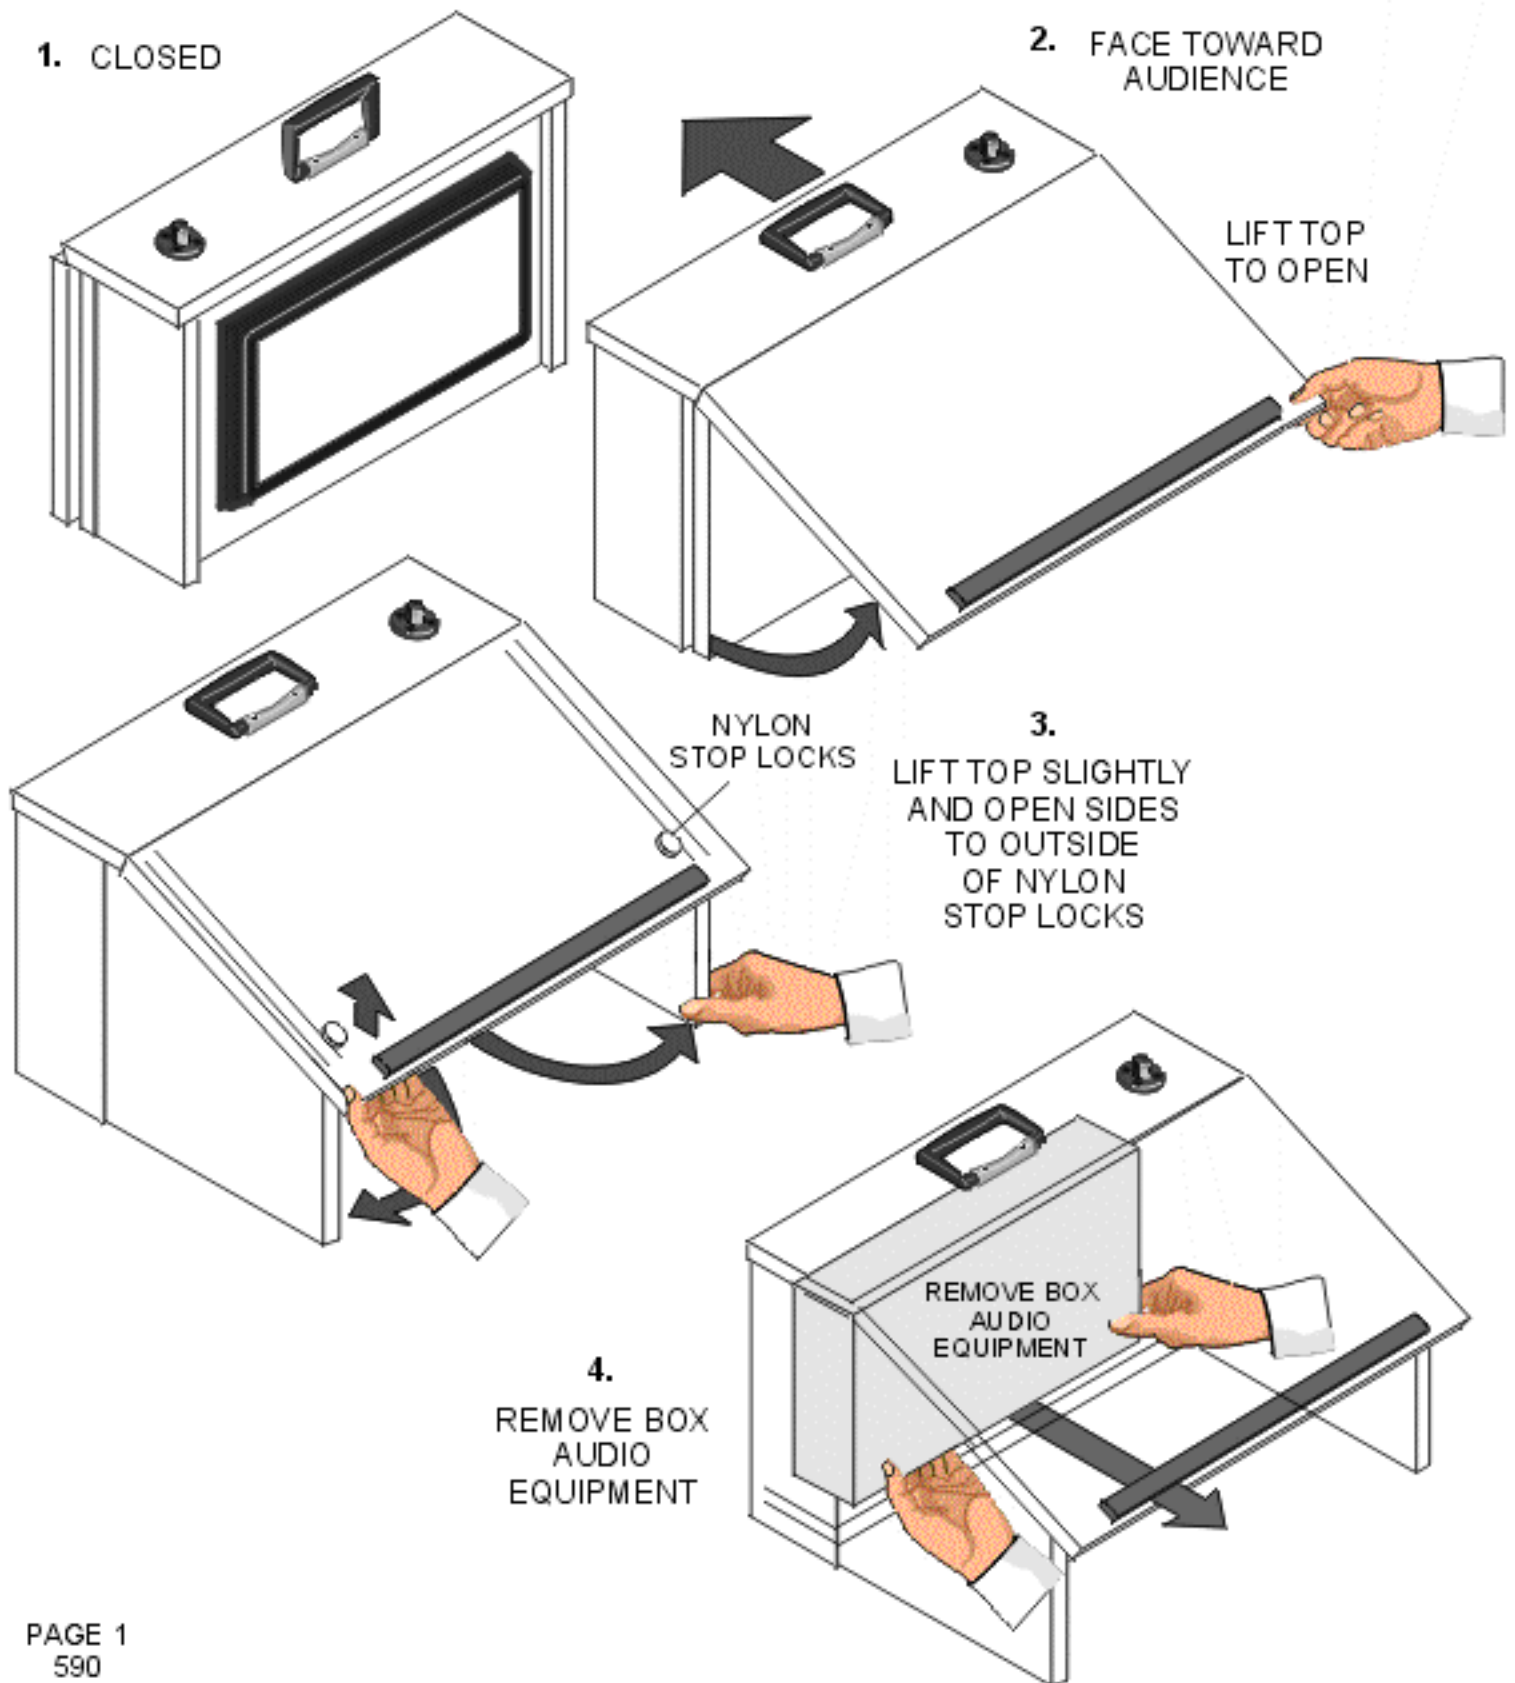

Vertiflex™ Products

PORTABLE SOUND LECTERN
MODEL #590

5.
OPEN

SPEAKER

6.

INSTALL GOOSENECK
AND MICROPHONE CLAMP

MICROPHONE
CLAMP

TURN
CLOCKWISE

GOOSENECK

SQUEEZE
CLAMP

7.

INSTALL MICROPHONE

PLUG
MICROPHONE
CABLE INTO JACK
MARKED "MIC"

FOR ADDITIONAL
AMPLIFIER
SET-UP INFORMATION
SEE SEPARATE INSTRUCTIONS
PROVIDED WITH THAT
EQUIPMENT